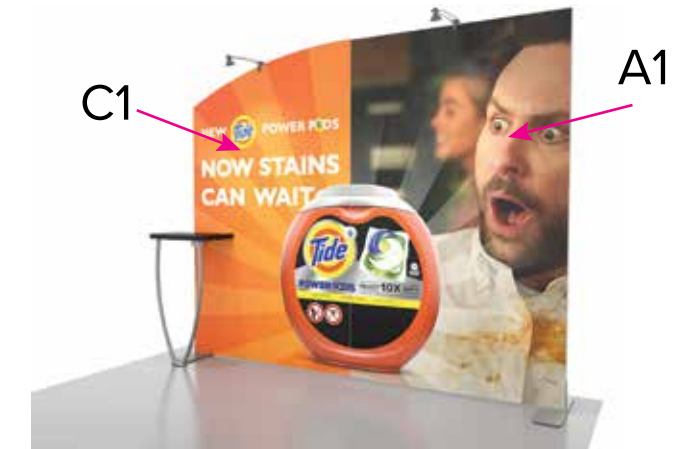

Graphic Template
10 x 10 Inline Exhibit
Backwall with Flat Arched Panel, Rectangular Panel - SEG Graphics

NOTE: All Raster Art (jpg, tiff,psd, png, etc.) must be at least 100 dpi at print size.
Standard kits are often customized. Please check with Customer Service to ensure that this template matches your specific job.

Graphic Template

Backwall Workstation Countertop – Vinyl Graphics

Graphics **NOT** included in base price. Please request pricing.

NOTE: All Raster Art (jpg, tiff, psd, png, etc.) must be at least 100 dpi at print size.