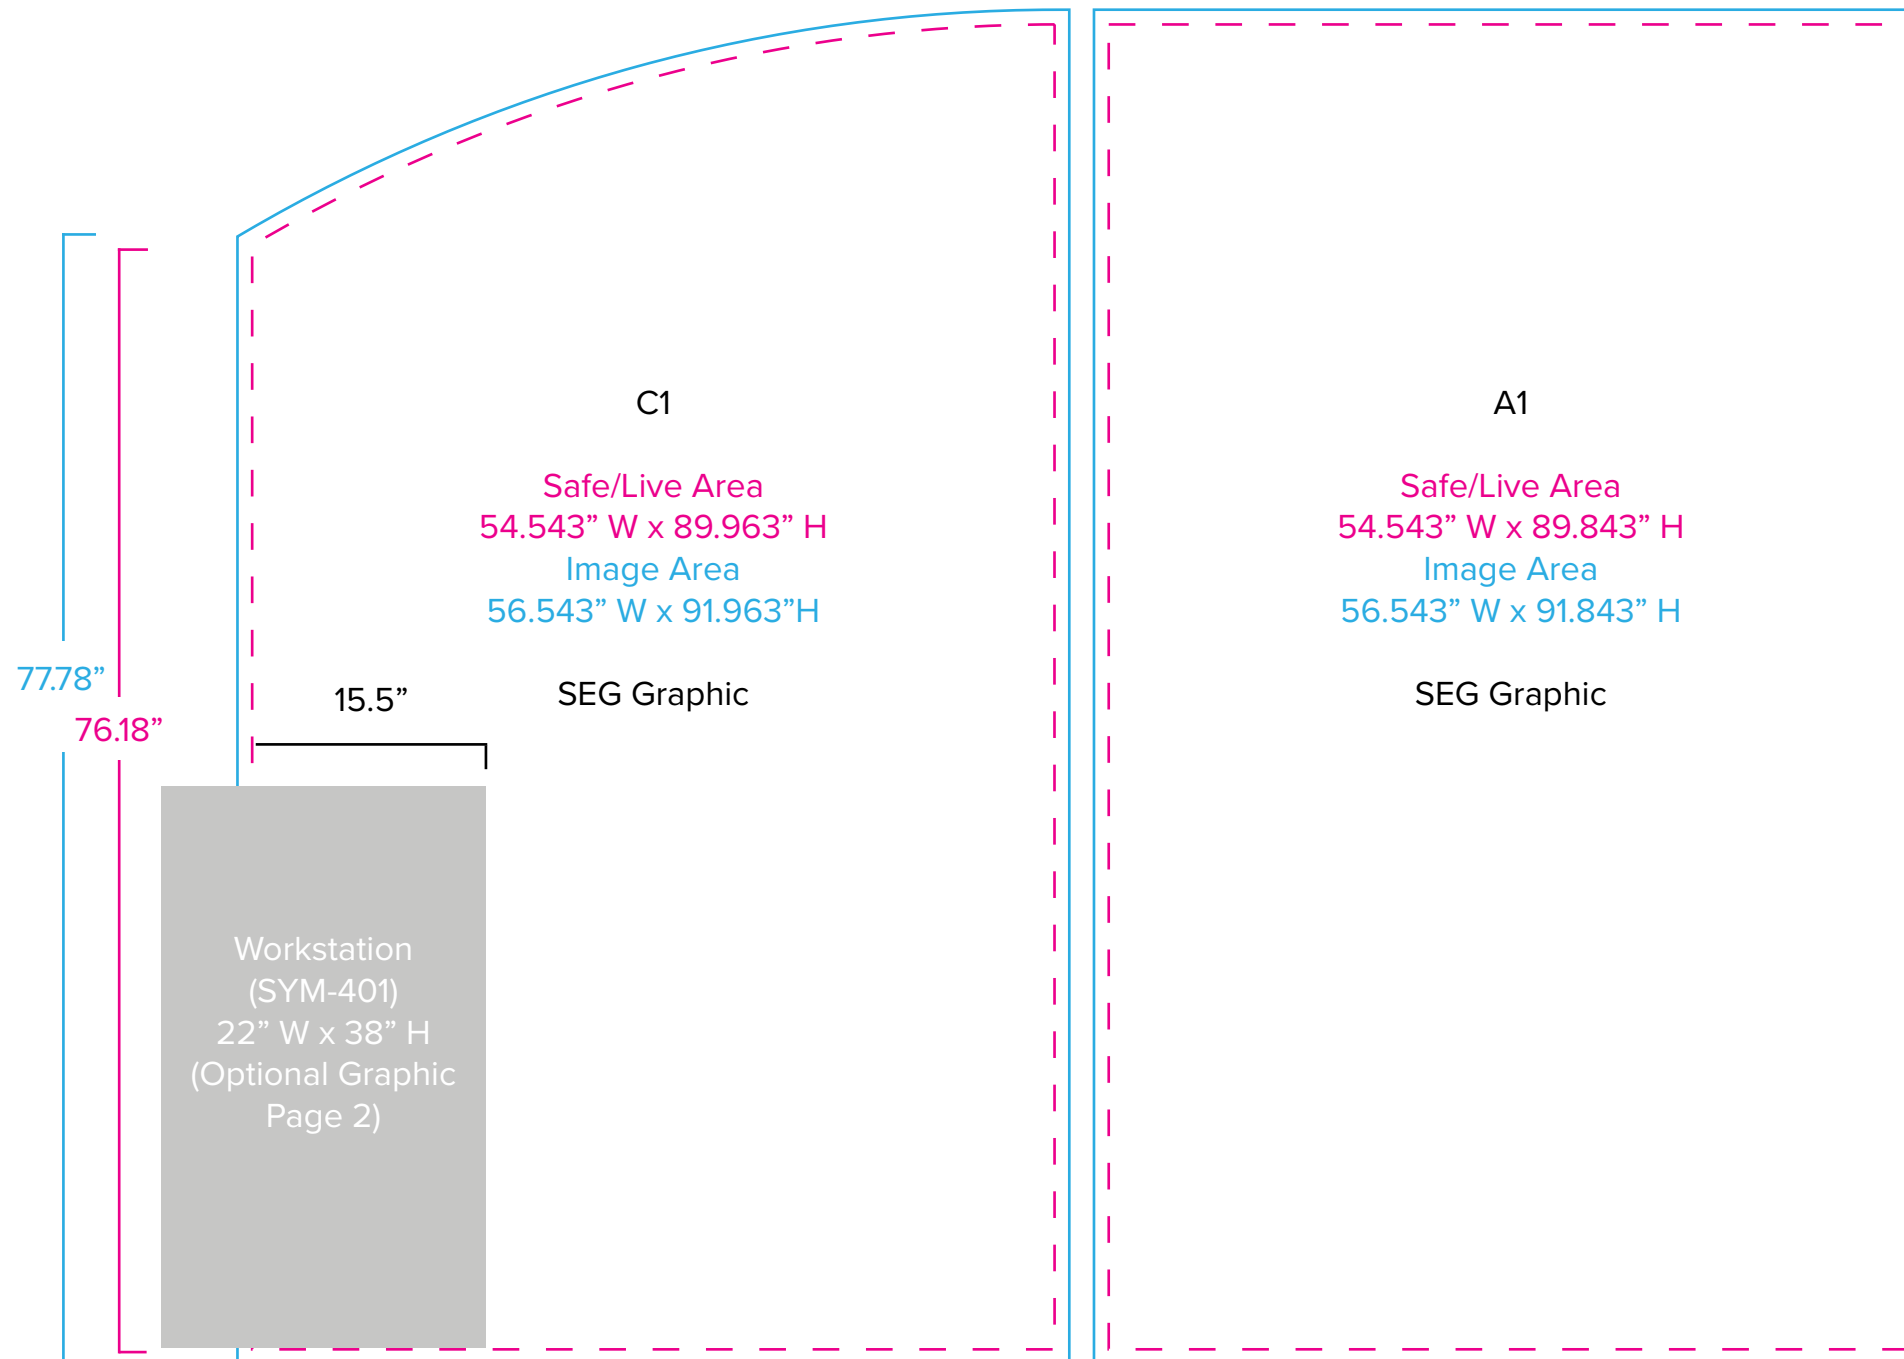

Graphic Template
10 x 10 Inline Exhibit
Backwall with Flat Arched Panel, Rectangular Panel - SEG Graphics

NOTE: All Raster Art (jpg, tiff,psd, png, etc.) must be at least 100 dpi at print size.
Standard kits are often customized. Please check with Customer Service to ensure that this template matches your specific job.

Graphic Template

Backwall Workstation Countertop – Vinyl Graphics

Graphics **NOT** included in base price. Please request pricing.

NOTE: All Raster Art (jpg, tiff, psd, png, etc.) must be at least 100 dpi at print size.