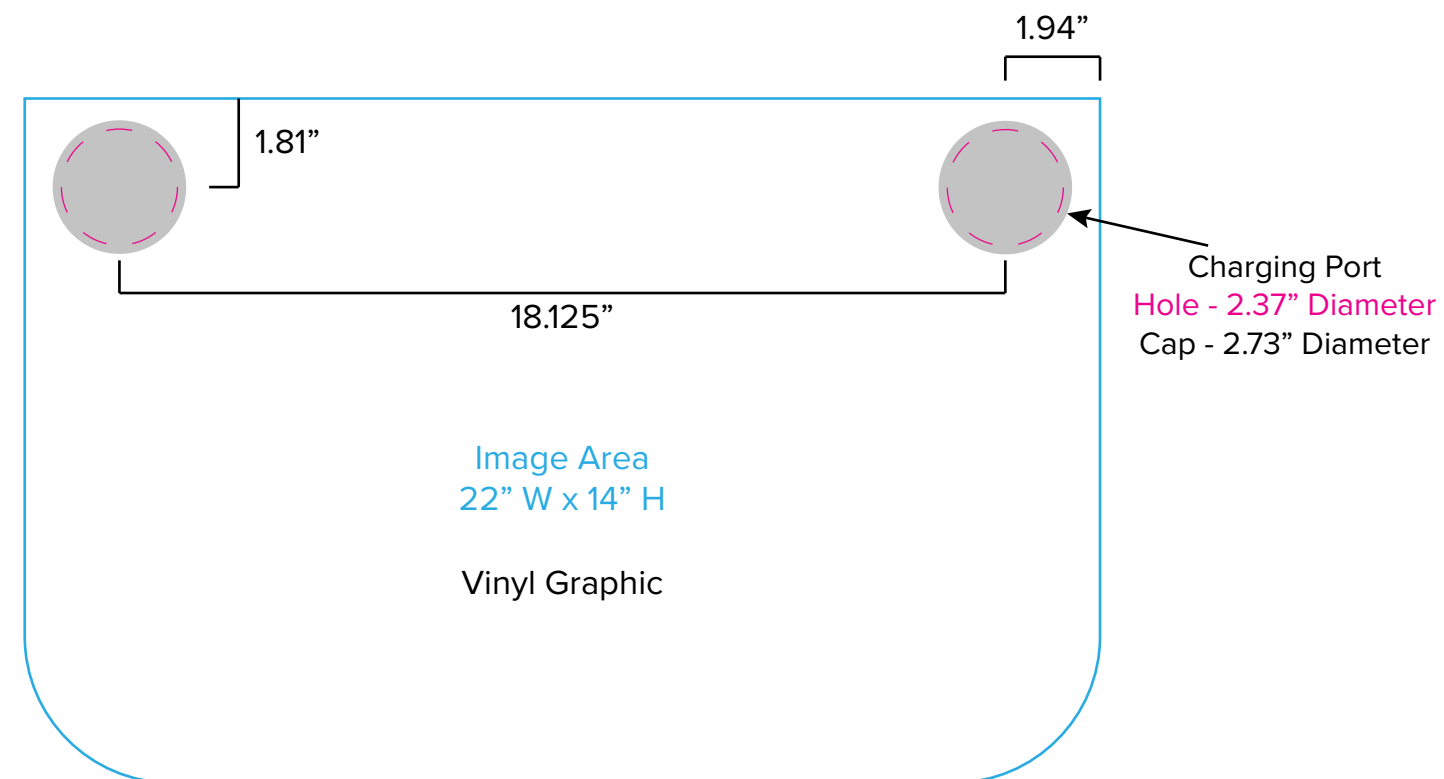

Graphic Template
10 x 10 Inline Exhibit
Backwall with Flat Arched Panel, Rectangular Panel - SEG Graphics

NOTE: All Raster Art (jpg, tiff,psd, png, etc.) must be at least 100 dpi at print size.
Standard kits are often customized. Please check with Customer Service to ensure that this template matches your specific job.

Graphic Template

Backwall Workstation Countertop – Vinyl Graphics

Graphics **NOT** included in base price. Please request pricing.

NOTE: All Raster Art (jpg, tiff, psd, png, etc.) must be at least 100 dpi at print size.